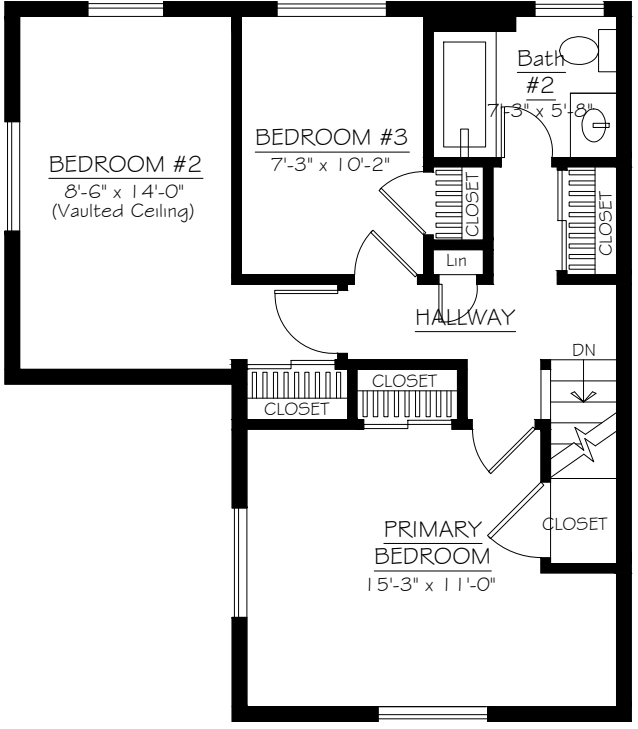

MAIN LEVEL

UPPER LEVEL

# FLOOR PLANS

10727 Maple Street, Fairfax, VA 22032

Floor plans are property of  
Anne & Sarah Harrington, Realtors